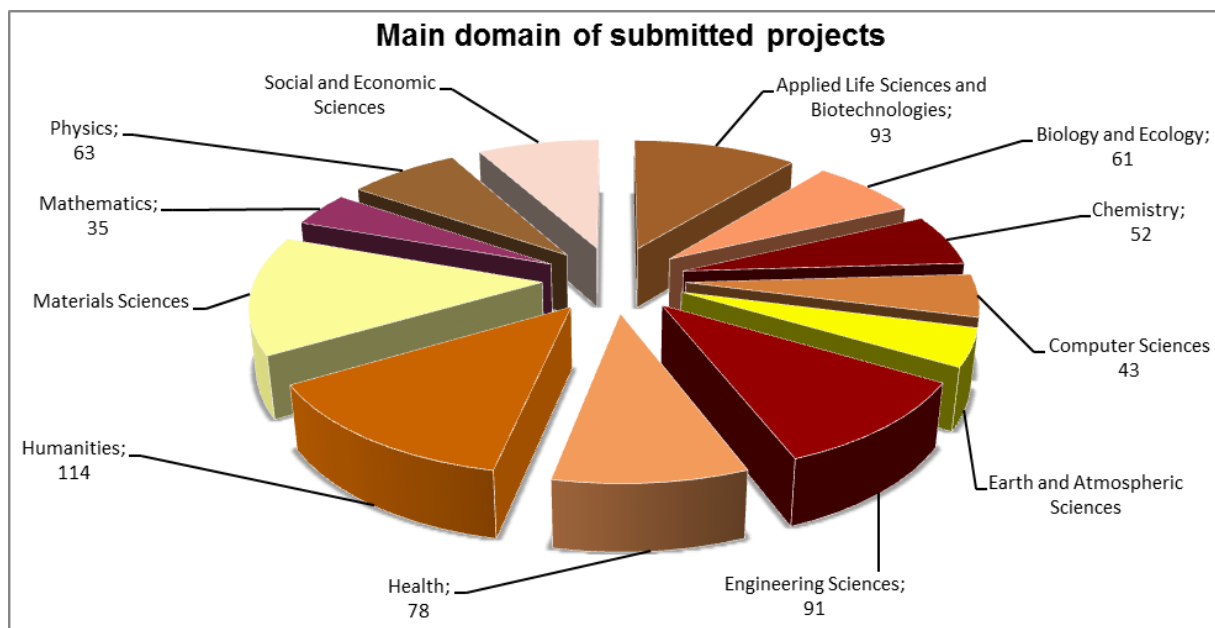

Exploratory Research Projects– 2021 Call

- Submission process -

No. of submitted projects: 857

No. of unique institutions: 112

Type of institutions

ALT – Other

I-AR – Institute coordinated by Romanian Academy