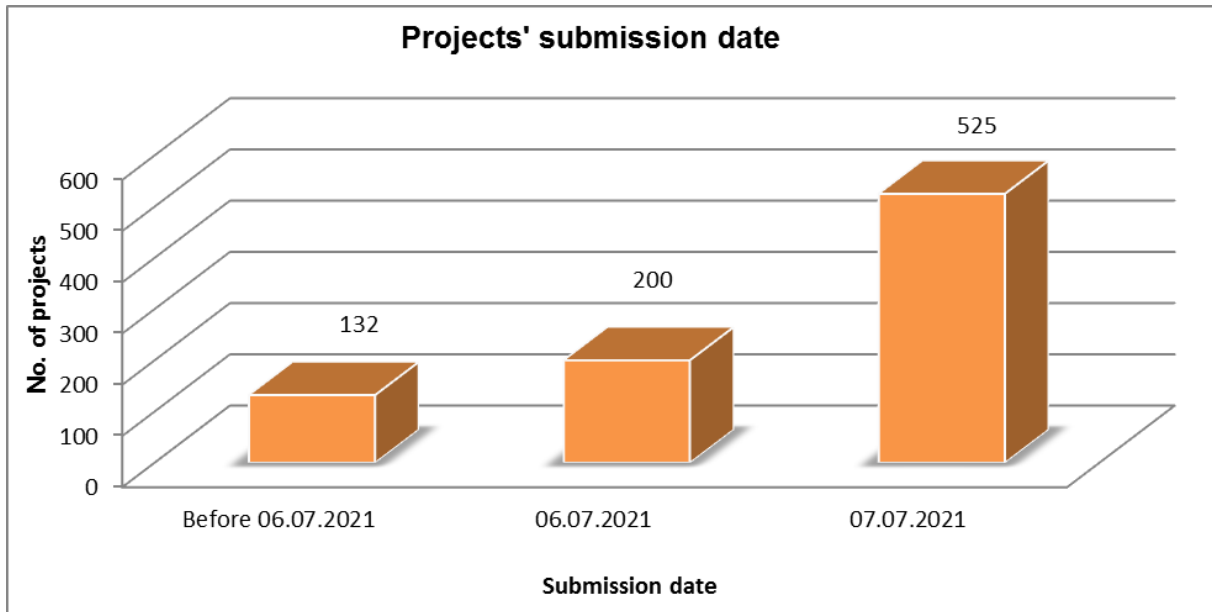

Exploratory Research Projects– 2021 Call

- Submission process -

No. of submitted projects: 857

No. of unique institutions: 112

Type of institutions

ALT – Other

I-AR – Institute coordinated by Romanian Academy