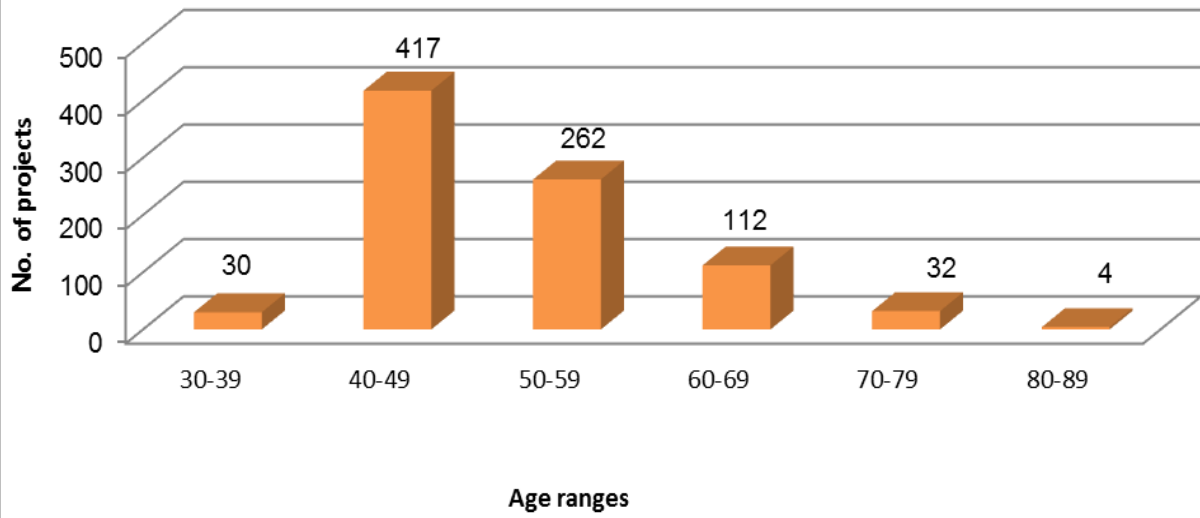

Age of Project Leaders