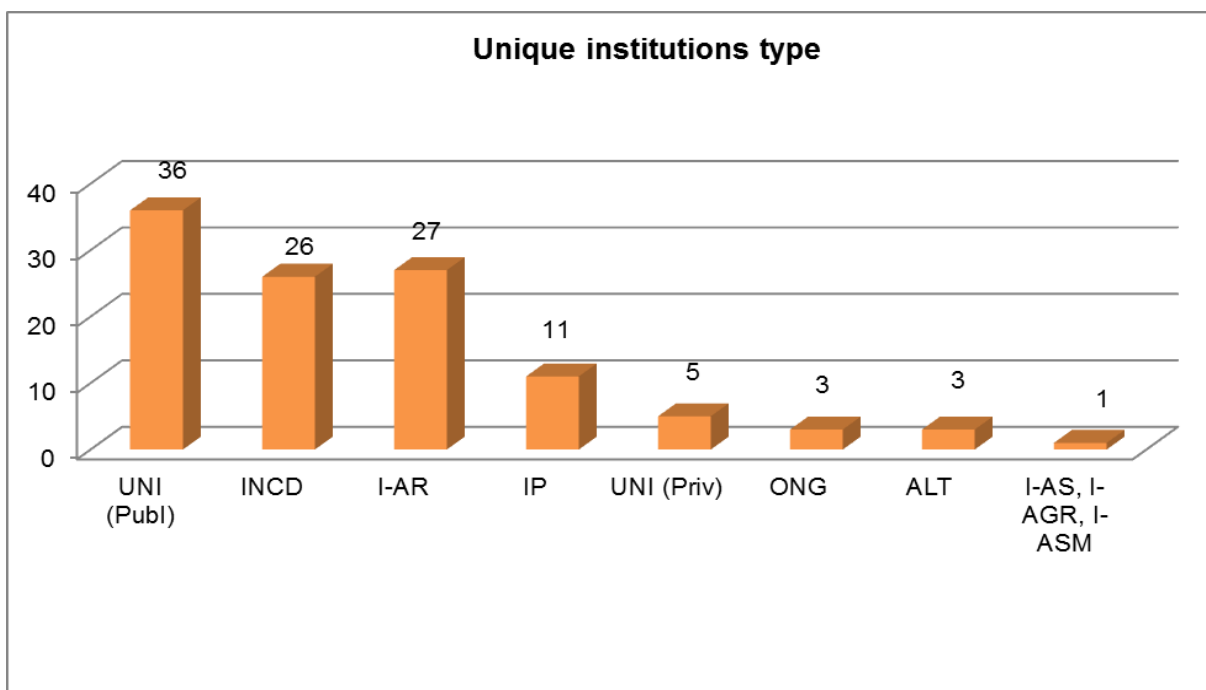

Exploratory Research Projects– 2021 Call

- Submission process -

No. of submitted projects: 857

No. of unique institutions: 112

Type of institutions

ALT – Other

I-AR – Institute coordinated by Romanian Academy

I-AS, I-AGR, I-ASM – Institutes coordinated by ASAS, Ministry of Agriculture, Academy of Medical Sciences

INCD –National Institute for Research and Development

IP –Public Institution

UNI (Publ) –Public higher education institutions