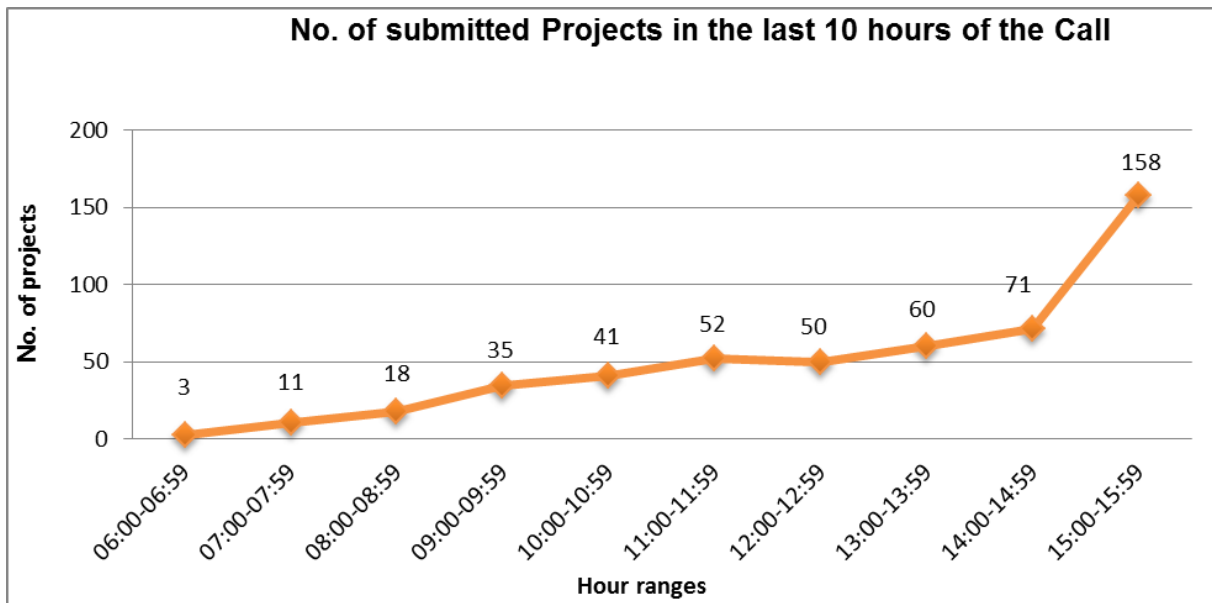

Exploratory Research Projects– 2021 Call

- Submission process -

No. of submitted projects: 857

No. of unique institutions: 112

Type of institutions

ALT – Other

I-AR – Institute coordinated by Romanian Academy