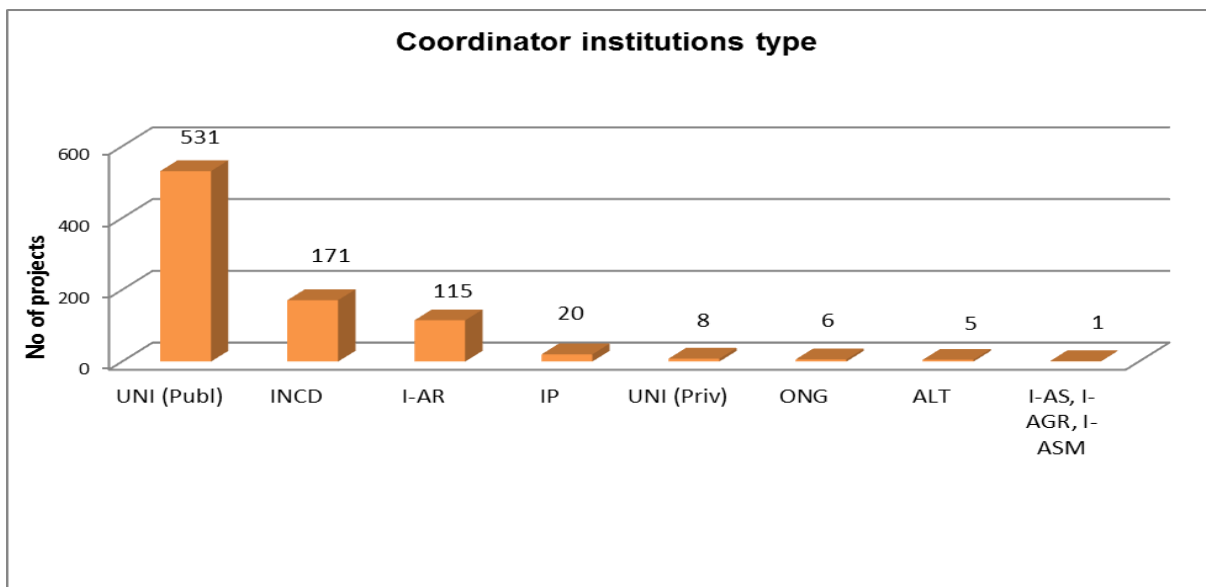

Exploratory Research Projects– 2021 Call

- Submission process -

No. of submitted projects: 857

No. of unique institutions: 112

Type of institutions

ALT – Other

I-AR – Institute coordinated by Romanian Academy

I-AS, I-AGR, I-ASM – Institutes coordinated by ASAS, Ministry of Agriculture, Academy of Medical Sciences

INCD –National Institute for Research and Development

IP –Public Institution

UNI (Publ) –Public higher education institutions