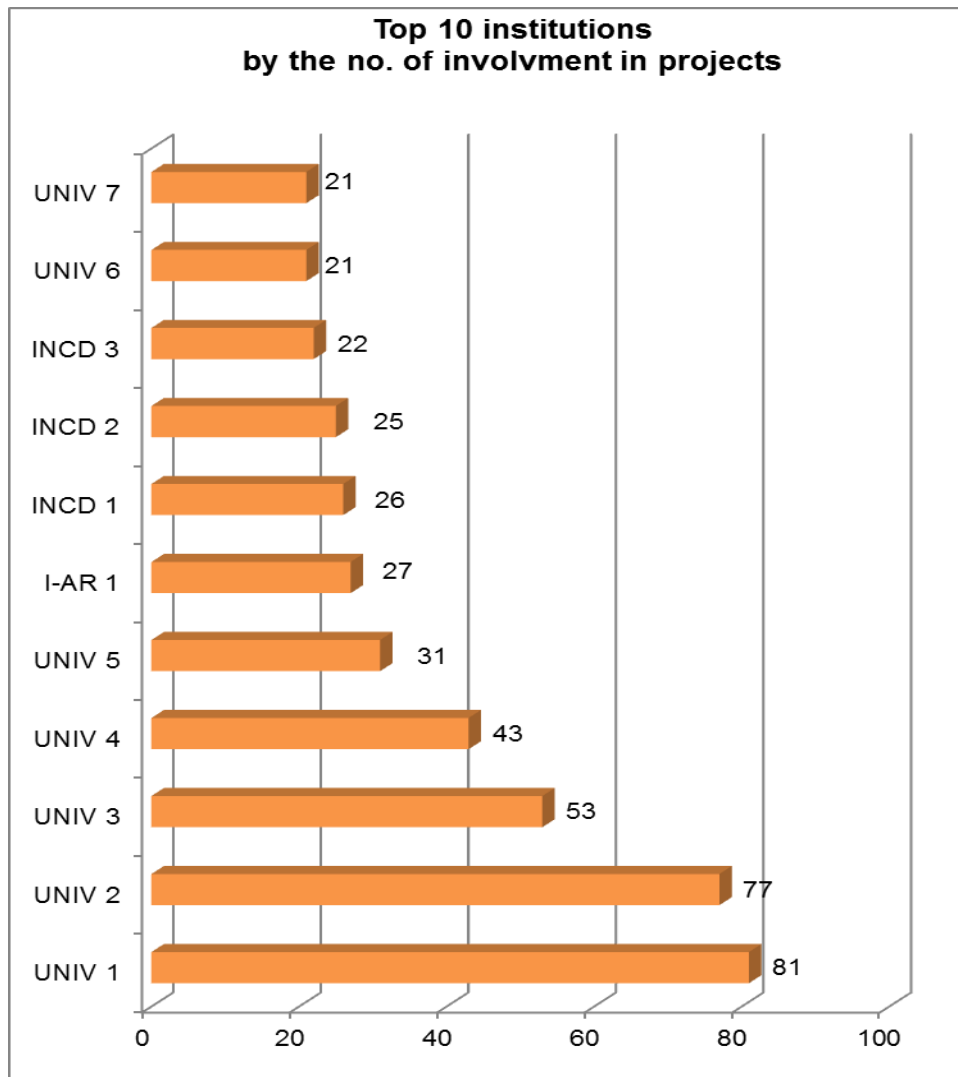

Exploratory Research Projects– 2021 Call

- Submission process -

No. of submitted projects: 857

No. of unique institutions: 112

Type of institutions

ALT – Other

I-AR – Institute coordinated by Romanian Academy