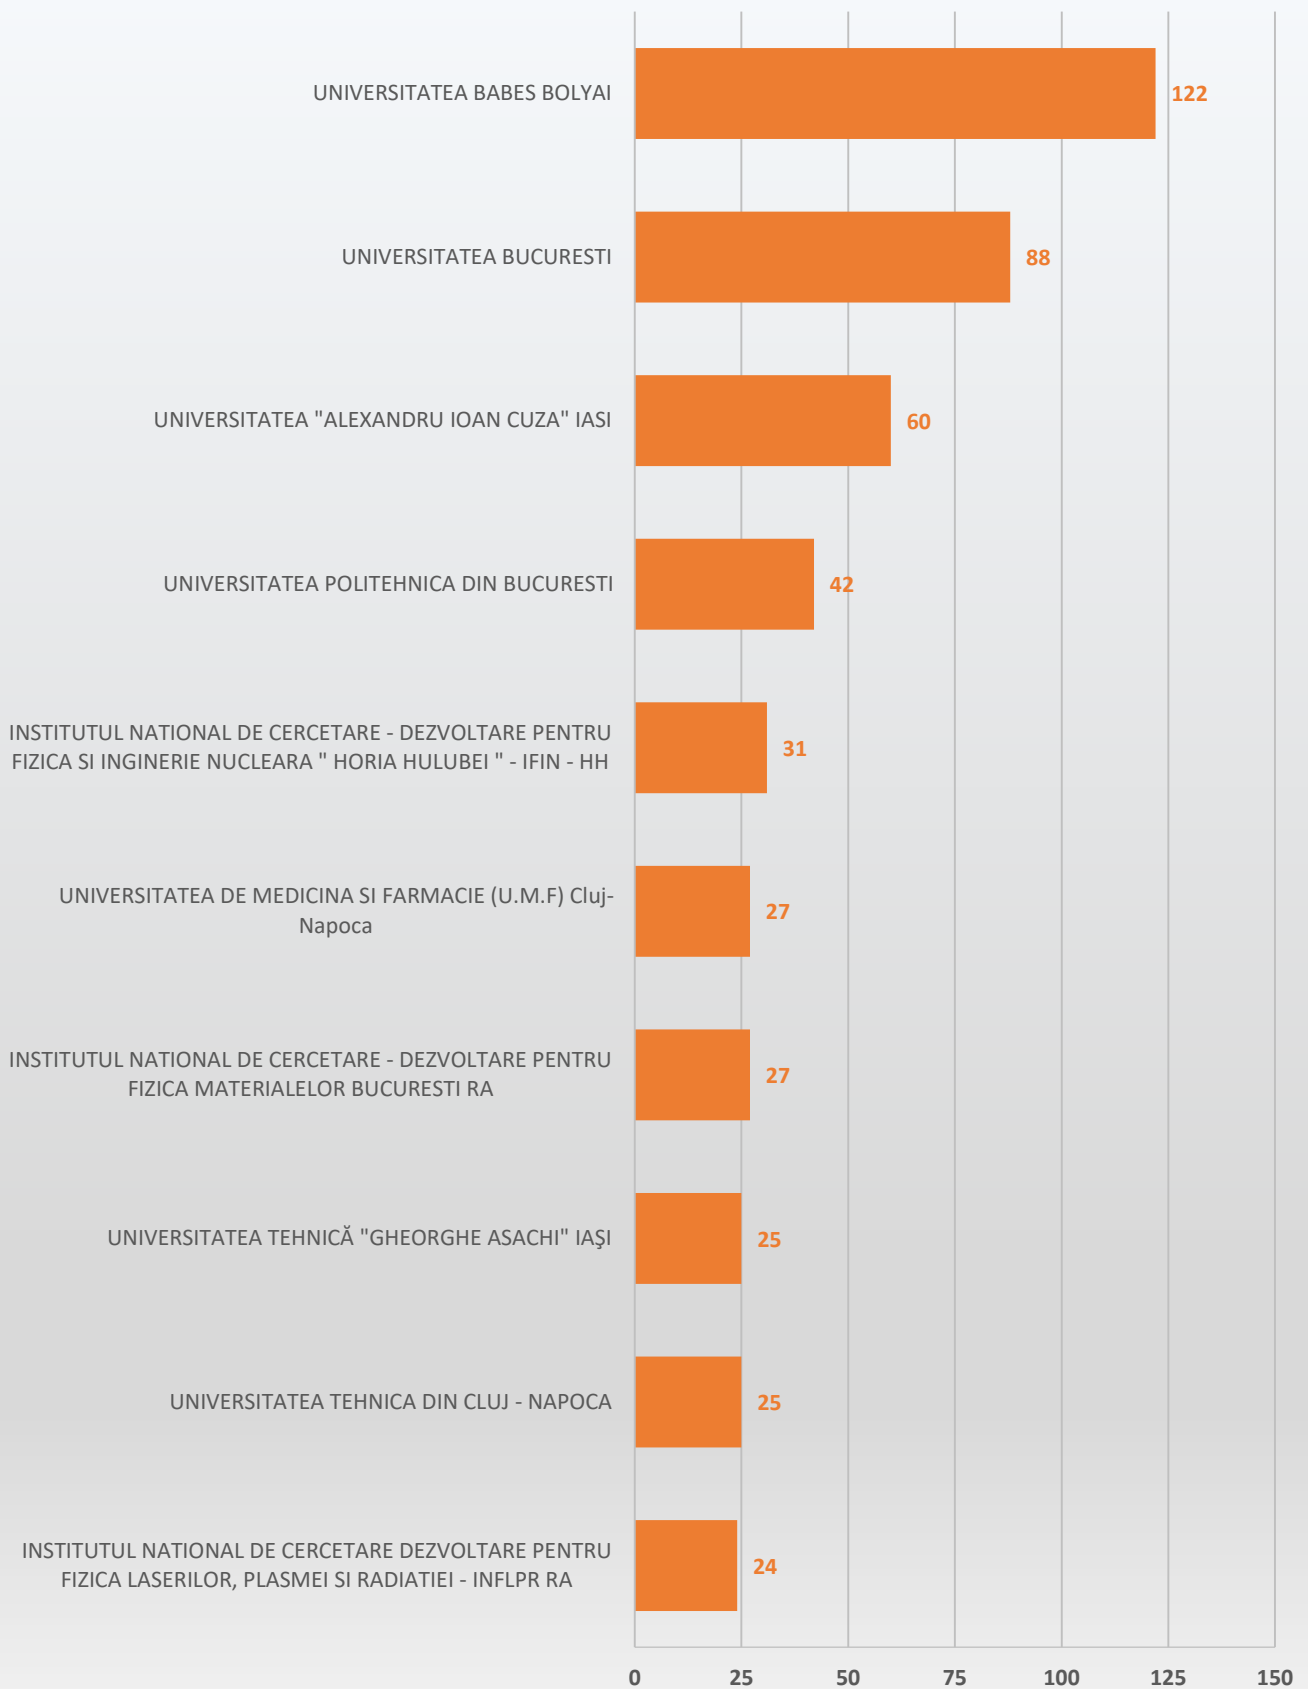

Exploratory Research Projects – 2016 Call

~Submission process~

No. of submitted projects: 936

No. of unique institutions: 119

No. of unique persons involved: 4.742

Top 10 institutions by the no. of involvement in projects

Type of institutions

- **ALT** - Other
- **I-AR** - Institute coordinated by Romanian Academy
- **I-AS, I-AGR, I-ASM** - Institutes coordinated by Academy of Agricultural and Forestry Sciences, Ministry of Agriculture, Academy of Medical Sciences
- **INCN** - National Institute for Research and Development
- **IP** - Public institution
- **ONG** - NGO (nongovernmental non-profit organization, associations, foundations, etc.)
- **SA** - Joint stock companies
- **UNI (Public)** - Public higher education institutions
- **UNI (Private)** - Private higher education institutions