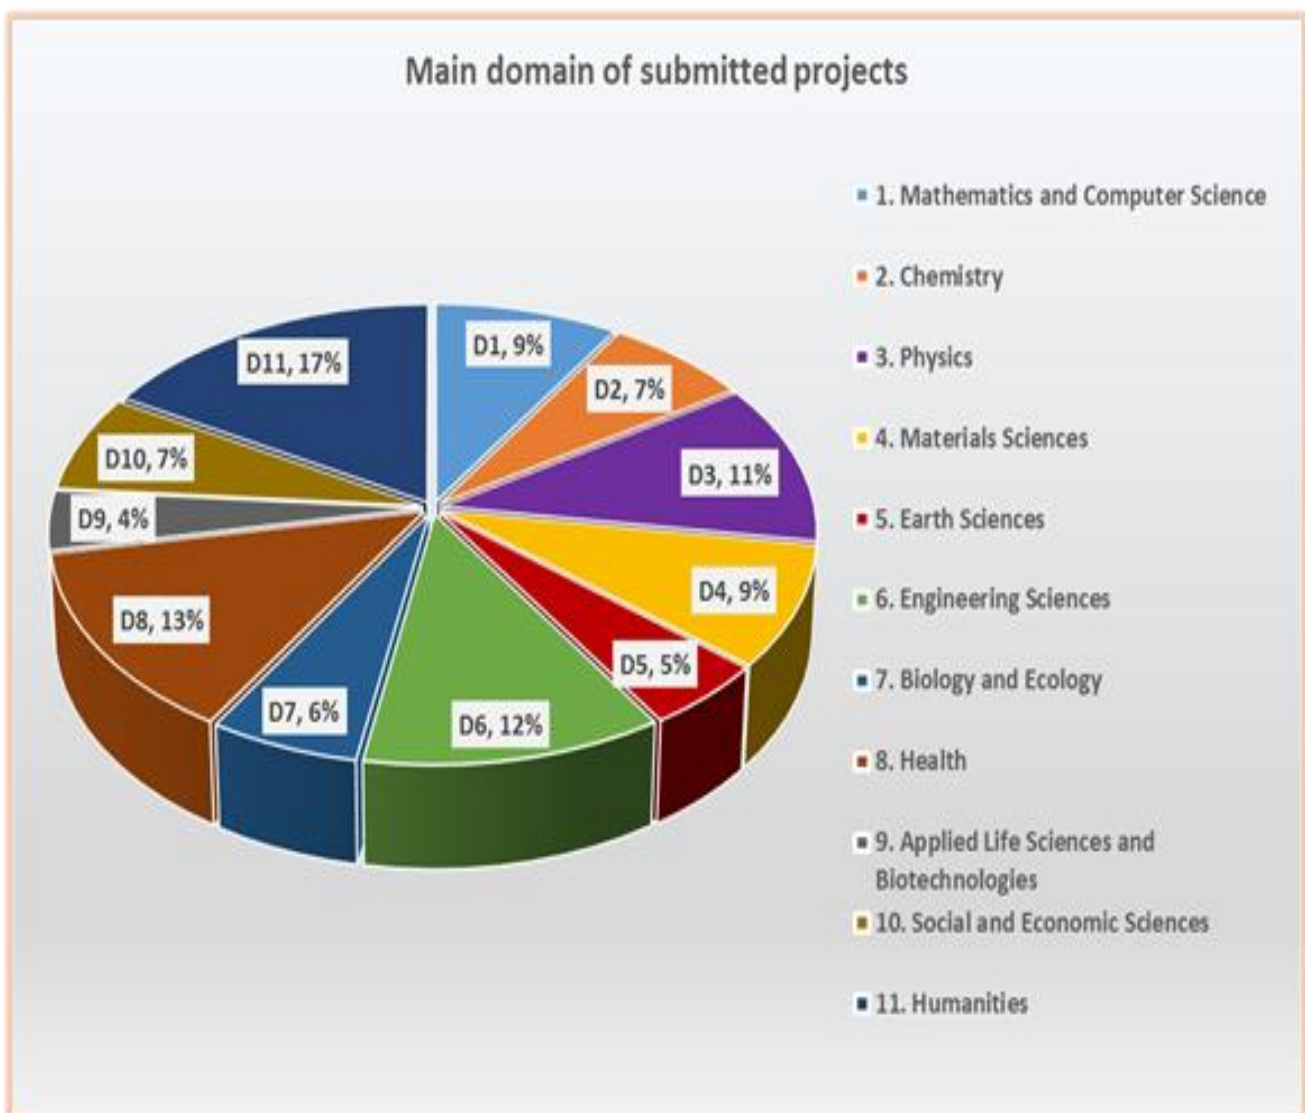

Exploratory Research Projects – 2016 Call

~Submission process~

No. of submitted projects: 936

No. of unique institutions: 119

No. of unique persons involved: 4.742

Top 10 institutions by the no. of involvement in projects