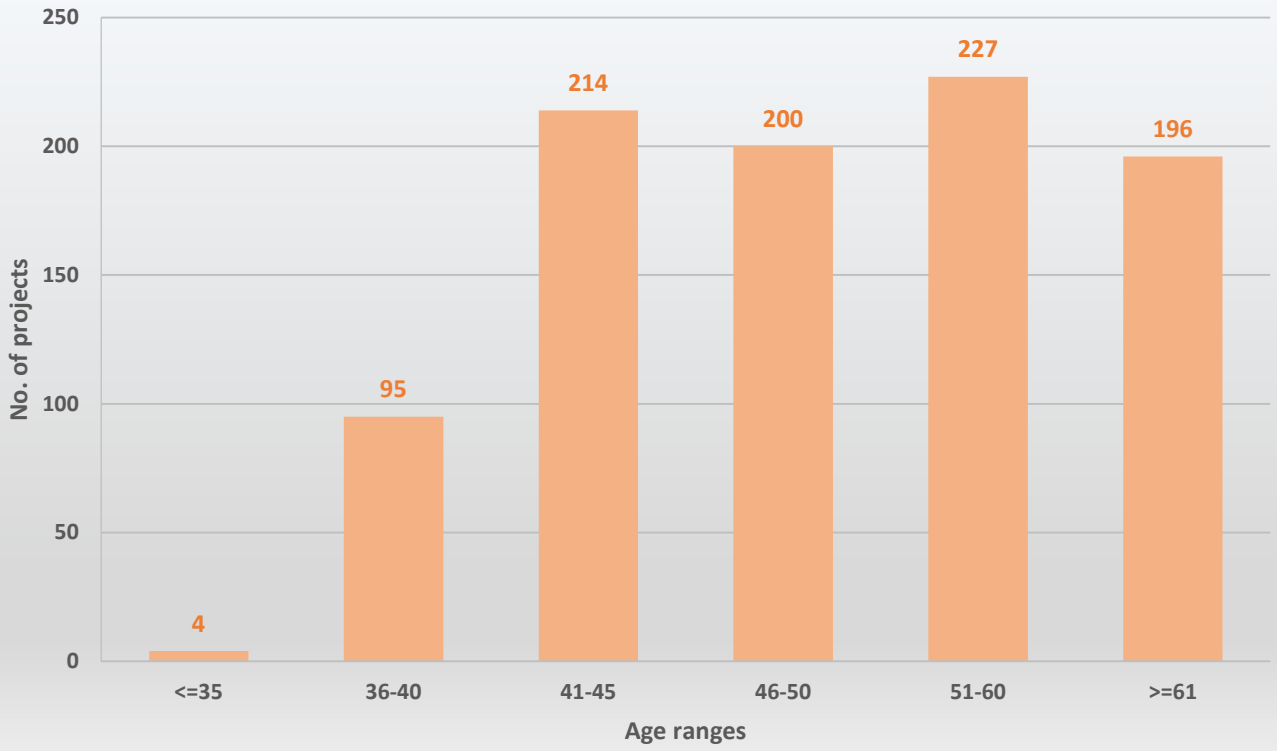

Age of Project Leaders