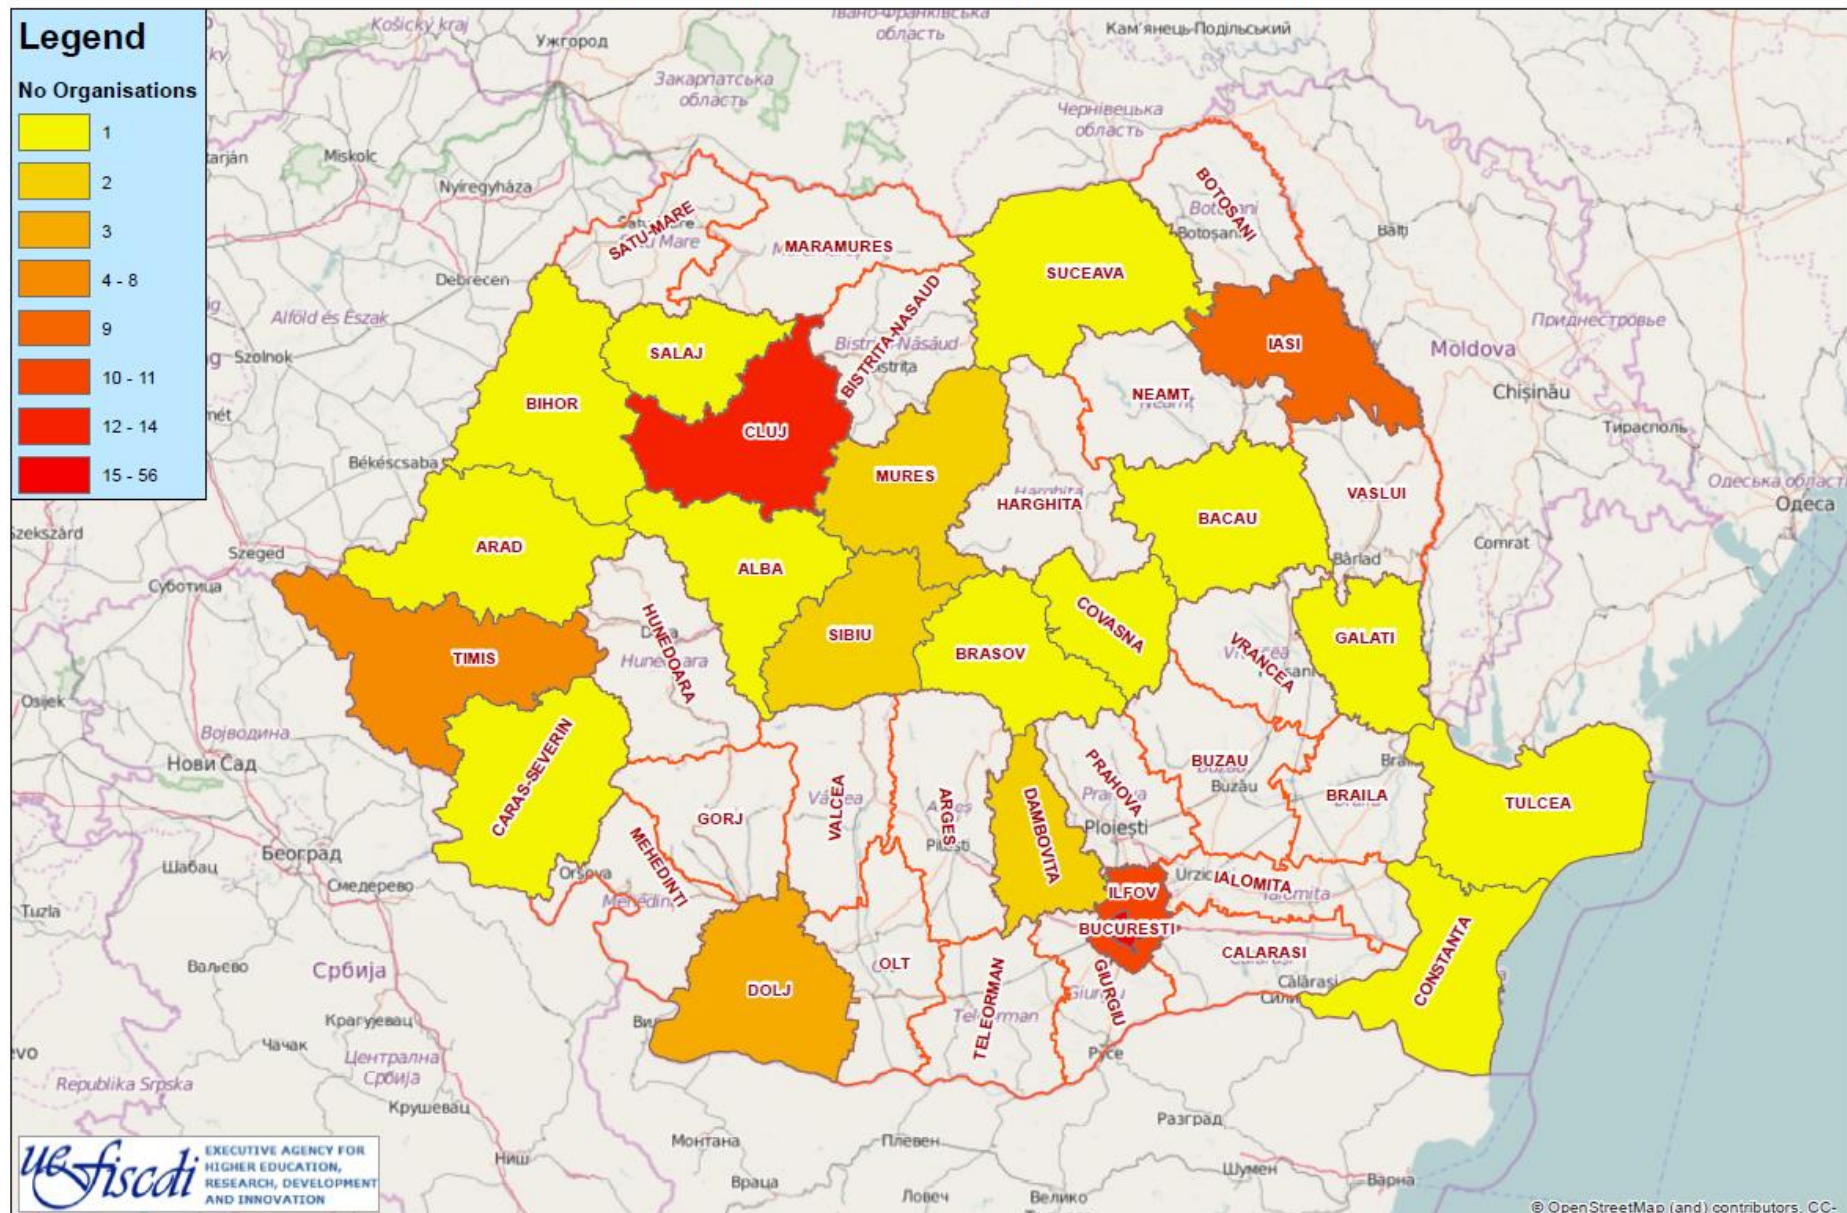

Organisations statistics by county Exploratory Research Projects - 2016 Call