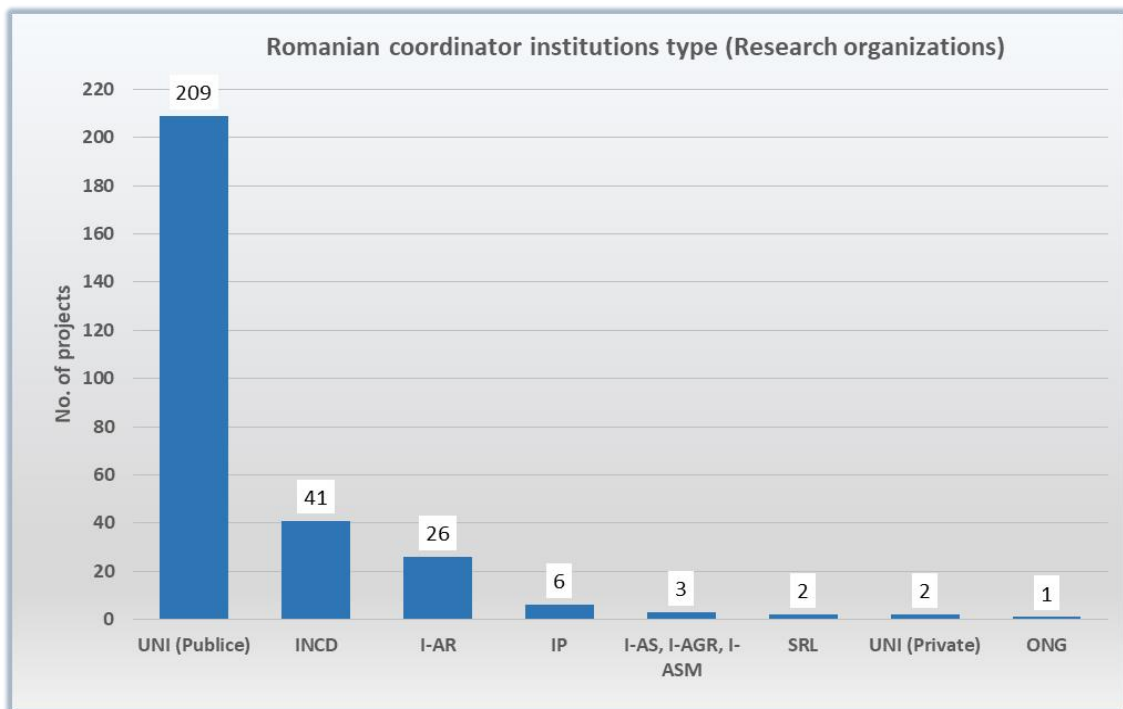

Complex bilateral projects with the Republic of Moldova 2024

- Submission process -

No. of submitted projects: 290

No. of unique institutions (coordinator - Romania): 78

No. of unique institutions (partner - Republic of Moldova): 26

Type of institutions

I-AR – Institute coordinated by Romanian Academy

INCD –National Institute for Research and Development

IP –Public Institution

UNI (Publice) –Public higher education institutions

UNI (Private) – Private higher education institutions