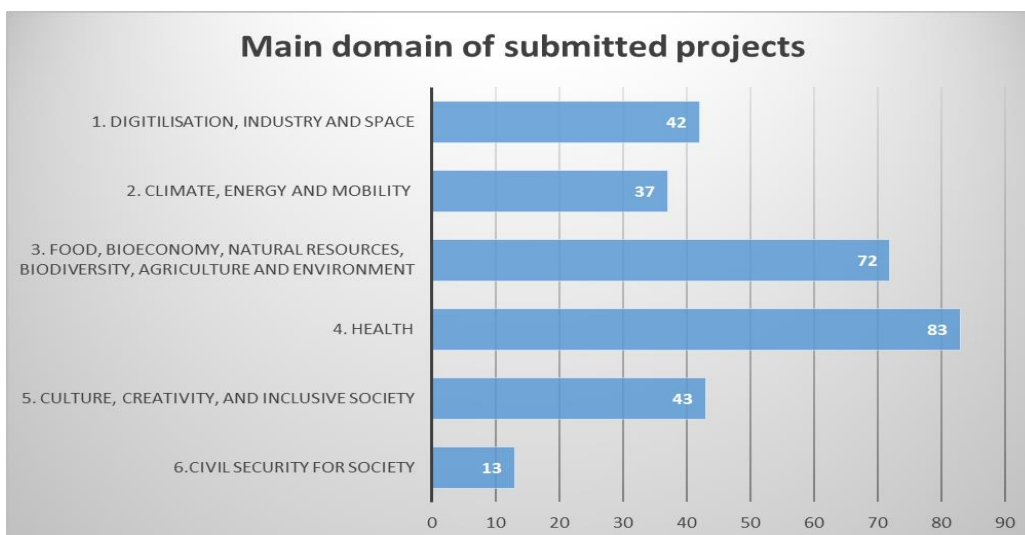

Complex bilateral projects with the Republic of Moldova 2024

- Submission process -

No. of submitted projects: 290

No. of unique institutions (coordinator - Romania): 78

No. of unique institutions (partner - Republic of Moldova): 26

Type of institutions

I-AR – Institute coordinated by Romanian Academy

INCD –National Institute for Research and Development

IP –Public Institution

UNI (Publice) –Public higher education institutions

UNI (Private) – Private higher education institutions