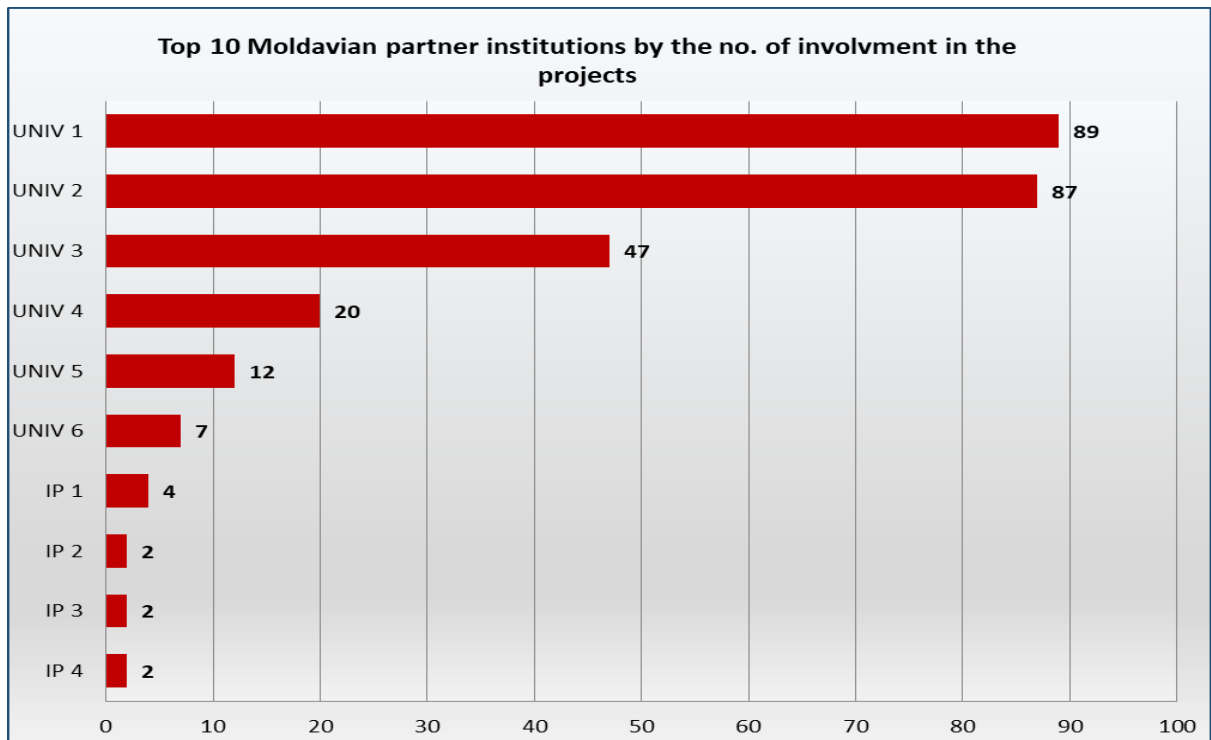

Complex bilateral projects with the Republic of Moldova 2024

- Submission process -

No. of submitted projects: 290

No. of unique institutions (coordinator - Romania): 78

No. of unique institutions (partner - Republic of Moldova): 26

Type of institutions

I-AR – Institute coordinated by Romanian Academy

INCD –National Institute for Research and Development

IP –Public Institution

UNI (Publice) –Public higher education institutions

UNI (Private) – Private higher education institutions