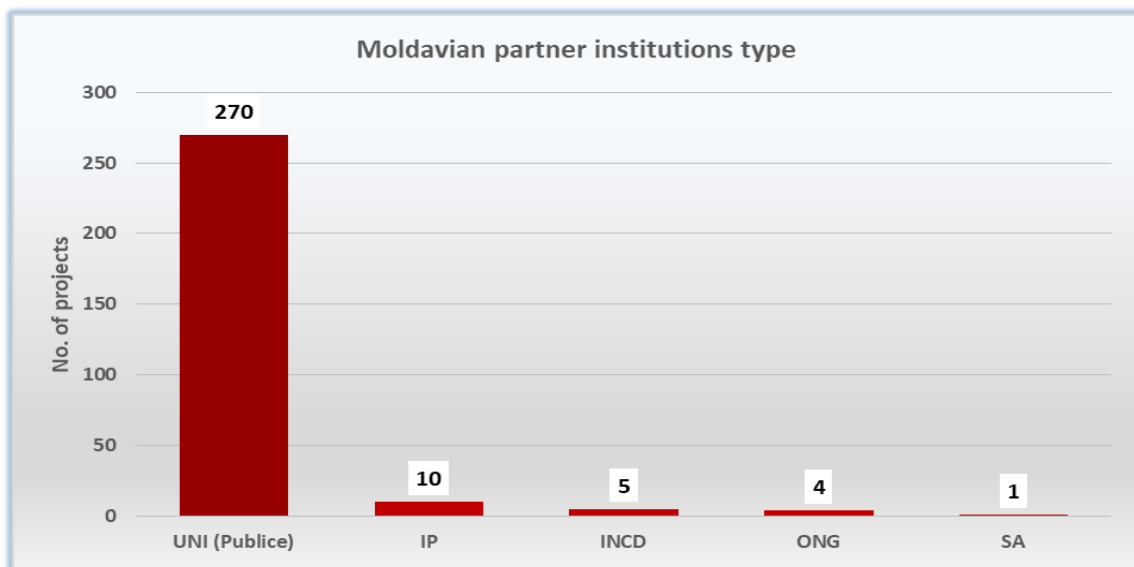

Complex bilateral projects with the Republic of Moldova 2024

- Submission process -

No. of submitted projects: 290

No. of unique institutions (coordinator - Romania): 78

No. of unique institutions (partner - Republic of Moldova): 26

Type of institutions

I-AR – Institute coordinated by Romanian Academy

INCD –National Institute for Research and Development

IP –Public Institution

UNI (Publice) –Public higher education institutions

UNI (Private) – Private higher education institutions