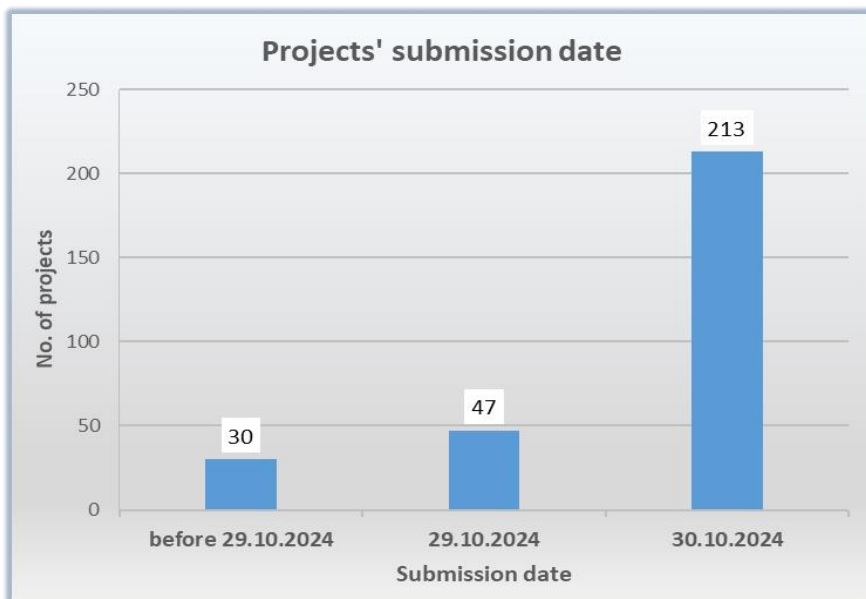

Complex bilateral projects with the Republic of Moldova 2024

- Submission process -

No. of submitted projects: 290

No. of unique institutions (coordinator - Romania): 78

No. of unique institutions (partner - Republic of Moldova): 26