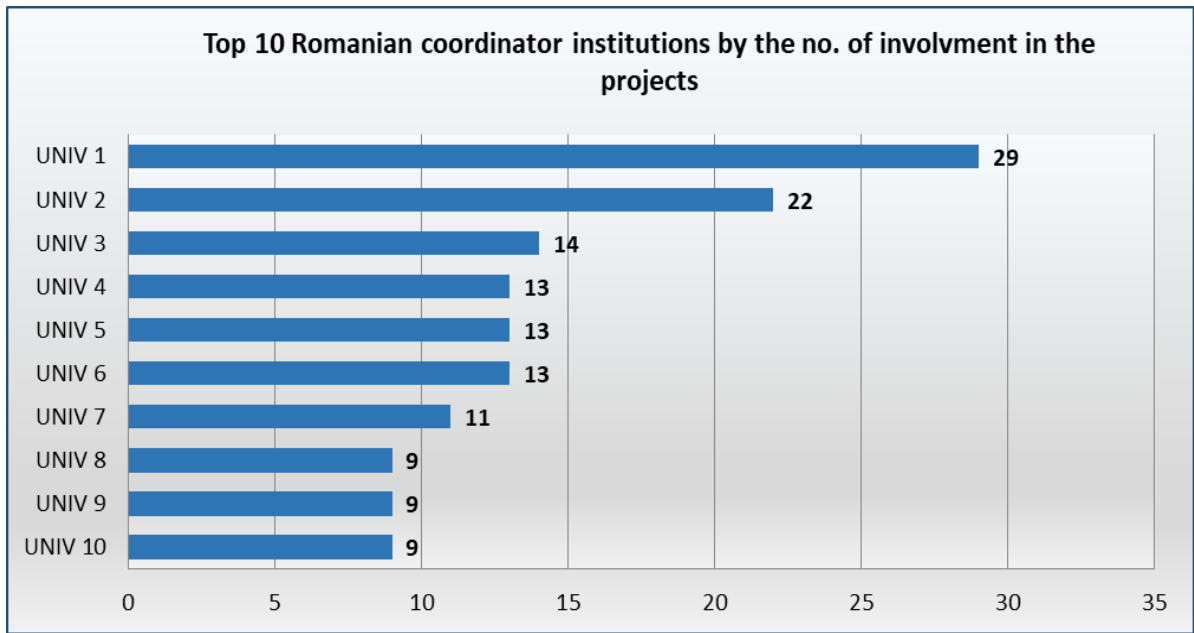

Complex bilateral projects with the Republic of Moldova 2024

- Submission process -

No. of submitted projects: 290

No. of unique institutions (coordinator - Romania): 78

No. of unique institutions (partner - Republic of Moldova): 26

Type of institutions

I-AR – Institute coordinated by Romanian Academy

INCD –National Institute for Research and Development

IP –Public Institution

UNI (Publice) –Public higher education institutions

UNI (Private) – Private higher education institutions