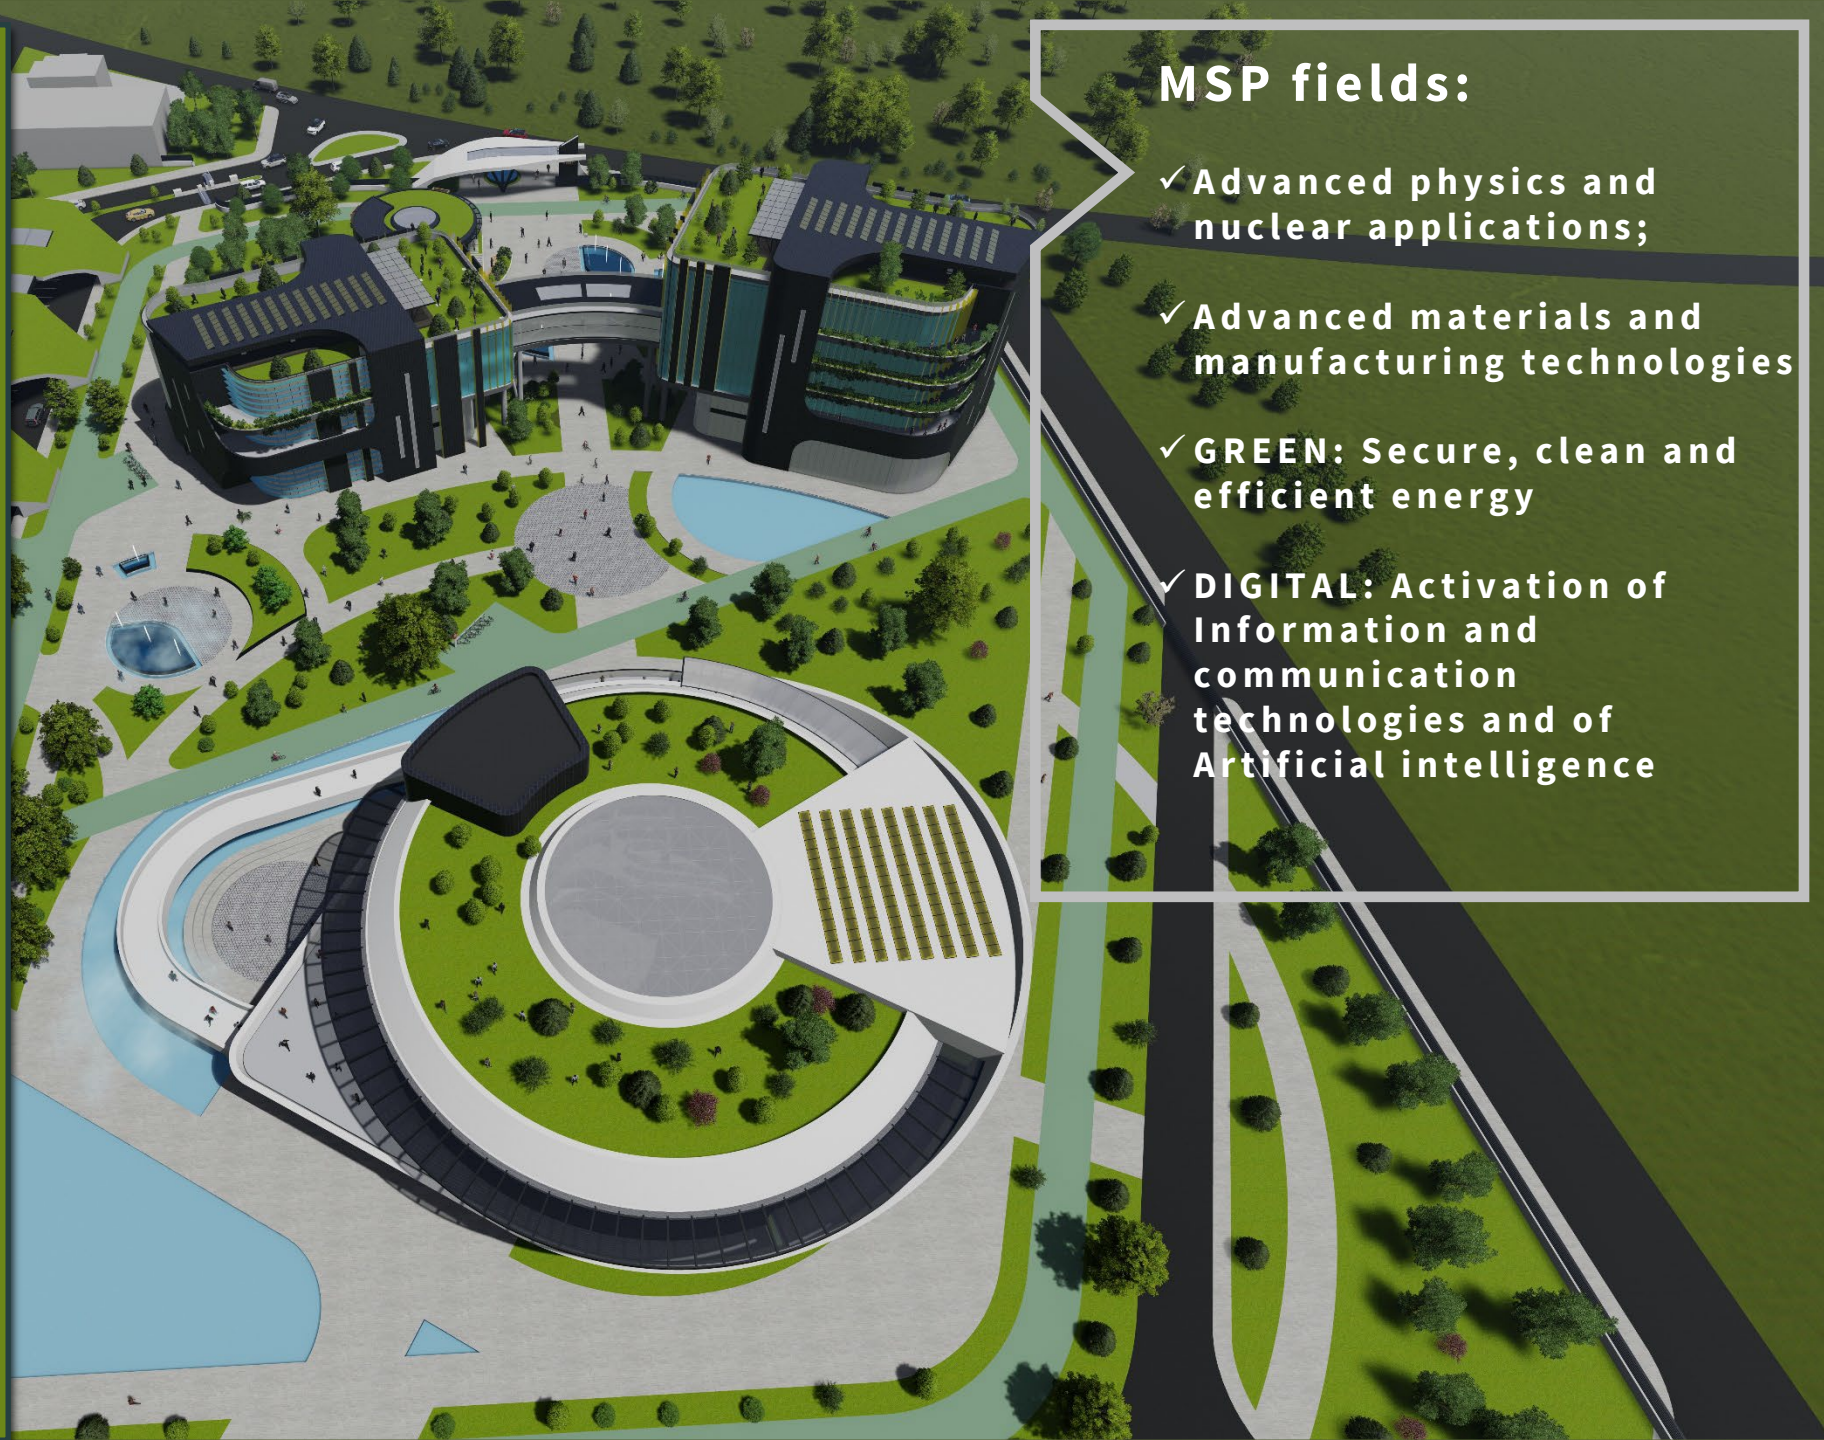

Support for the development of the “Măgurele Science and Technology Park” - MSP

MSP will become the first **HUB** for **ENTREPRENEURSHIP & INNOVATION** in the region

Functionalities:

- Innovation Center (approx. 6,000 sqm)
- TT Center (approx. 4,000 sqm)
- EXPO CENTER (approx. 4,000 sqm)
- Recreational Center (approx. 1,000 sqm)

MSP fields:

- ✓ Advanced physics and nuclear applications;
- ✓ Advanced materials and manufacturing technologies
- ✓ **GREEN:** Secure, clean and efficient energy
- ✓ **DIGITAL:** Activation of Information and communication technologies and of Artificial intelligence