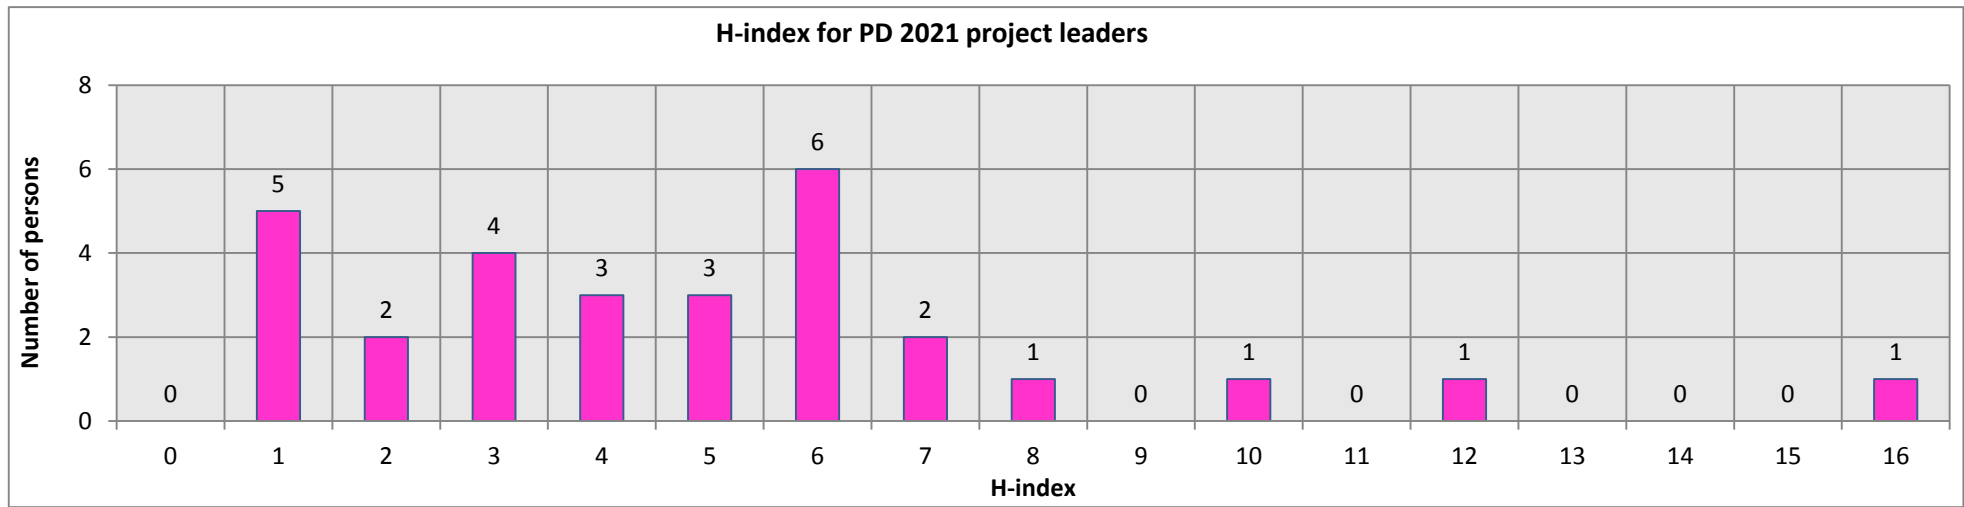

Biology and Ecology

H-index for PD 2021 Mentors

Distribution of PD 2021 directors by citation groups